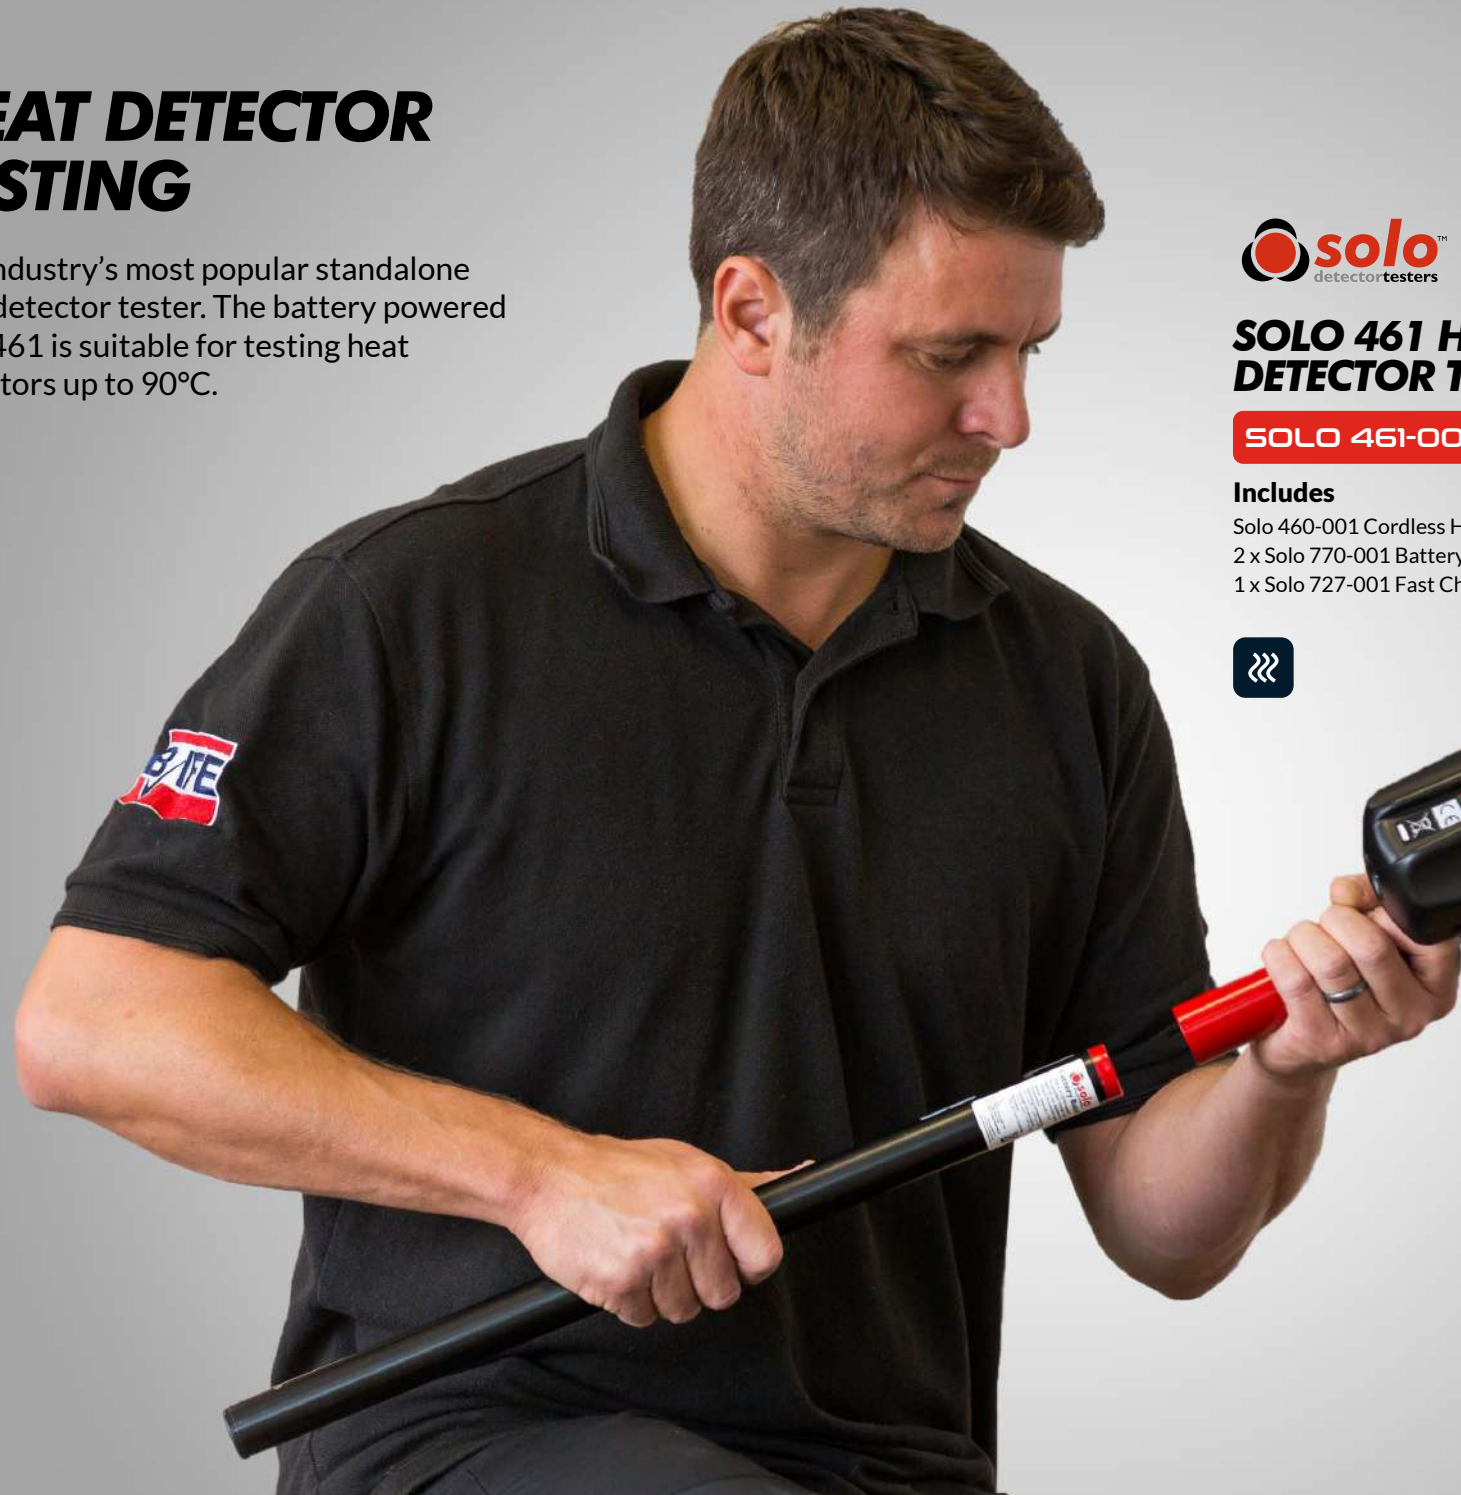

DISPENSERS & AEROSOLS

The most widely used system for the last 20 years. The dispenser works with Solo A5, Solo A10s and Solo A10 smoke detector test aerosols.

Used with Solo C3, it also delivers fast and effective functional testing of CO detectors.

250 ML

SOLO A5 SMOKE AEROSOL

SOLO A5-001

Smoke aerosol for the functional testing of smoke detectors.

Supplied in boxes of 12.

SIGNALING
Fire Alarm Equipment
77TL
Aerosol Smoke
Detector Tester

250 ML

NON-FLAM

SOLO A10S SMOKE AEROSOL

SOLO A10S-001

HFC-Free, non-flammable smoke aerosol for the functional testing of smoke detectors.

Supplied in boxes of 12.

Alternative size

150ml

SOLO A10-001

SIGNALING
Fire Alarm Equipment
77TL
Aerosol Smoke
Detector Tester

SOLO C3 CO AEROSOL

SOLO C3-001

Non-flammable CO aerosol for the functional testing of CO detectors.

Supplied in boxes of 12.

HEAT DETECTOR TESTING

The industry's most popular standalone heat detector tester. The battery powered Solo 461 is suitable for testing heat detectors up to 90°C.